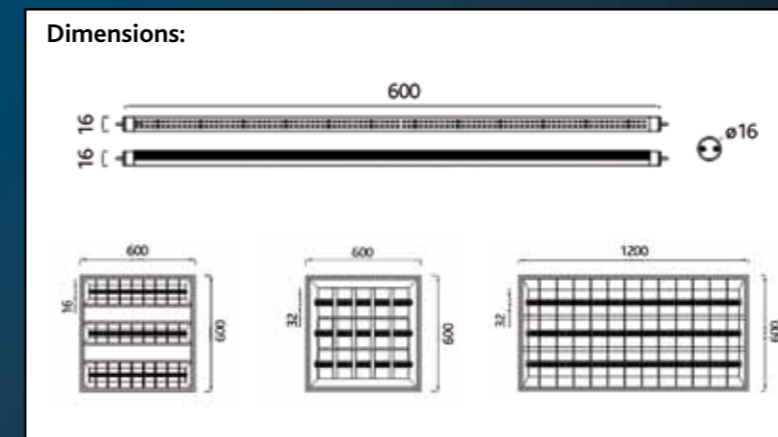

Unit 9/17 Rivergate place
Murarrie, Qld 4172

P 07 3390 6180
F 07 3847 7767
E sales@createledlighting.com.au
W createledlighting.com.au

"Creating L.E.D. lighting solutions"

FLUORESCENT TUBES