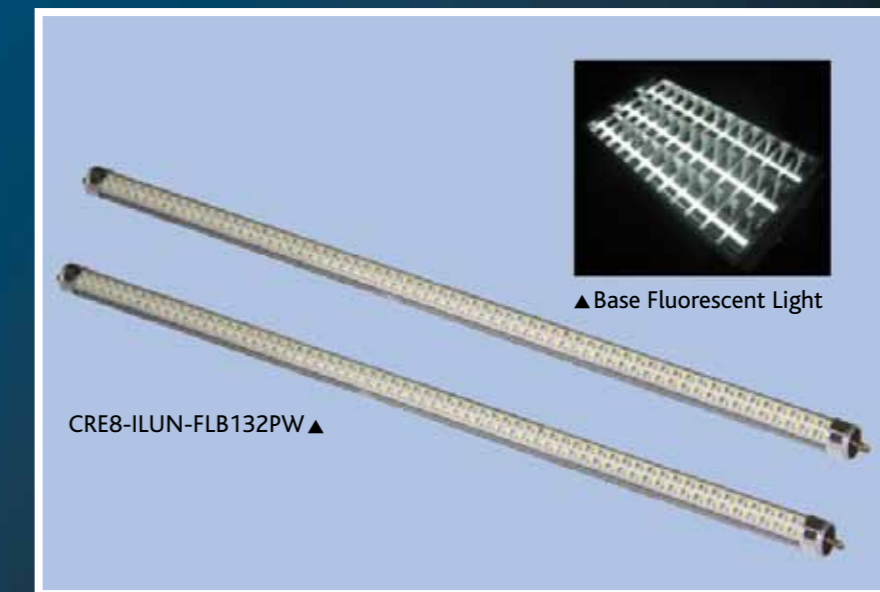

TECHNICAL DETAILS						
Part Number	Length	Power	LED Quantity	Luminous	Voltage	Note
CRE8-ILUN-FLB132PW	600mm	10W	132	693lm	22-28VDC	
	600mm	30W	396	2000lm	90-264VDC	Base
	600mm	15W	192	1180lm	22-28VDC	
	600mm	48W	576	3000lm	90-264VDC	Base
	1200mm	30W	384	2300lm	220-280VDC	
	1200mm	110W	1152	5800lm	100-264VAC	Base